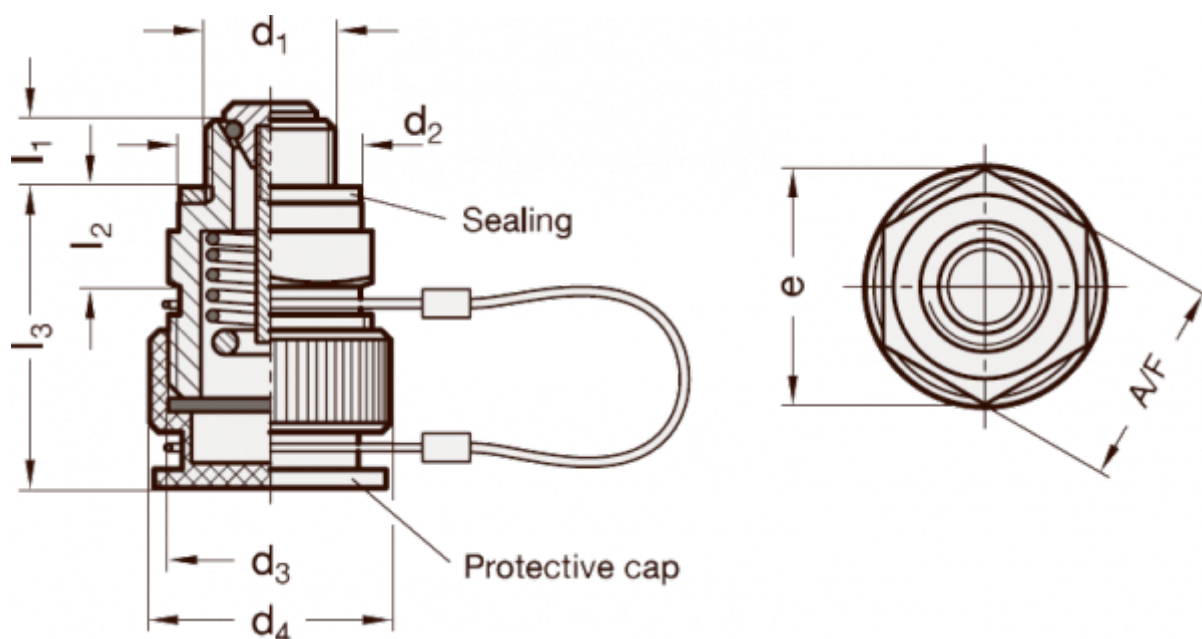

Data Sheet

Article number: 20880G1MSK

Description: E+G
Oil drain valve GN 880-G1-MS-K

Measures

A/F = 41
d2 = 39
d4 = 30
e = 47.3
L1 = 9
L2 = 12
L3 = 32
Thread d1 = G 1"

Thread d3 = M26x1.5